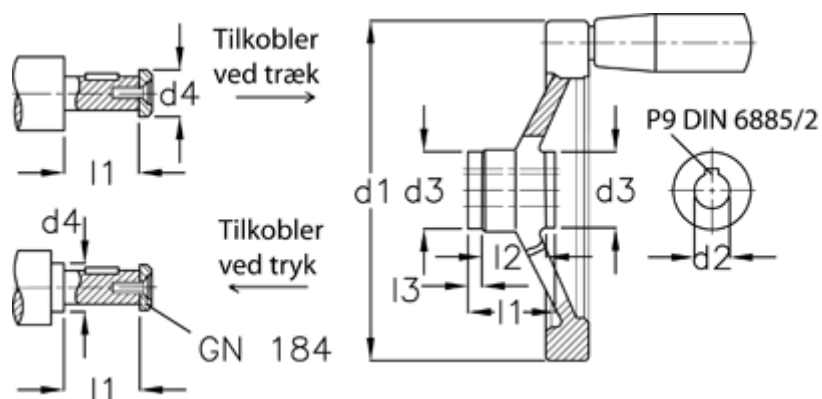

Article number: 20371334

Description: E+G Handwheel
GN 321.4-200-K20-D-DR

Measures

$d1$	= 200
$d2$ H7	= 20
$d3$	= 38
$d4$ max	= 26
$l1$	= 36.5
$l2$	= 24
$l3$	= 6